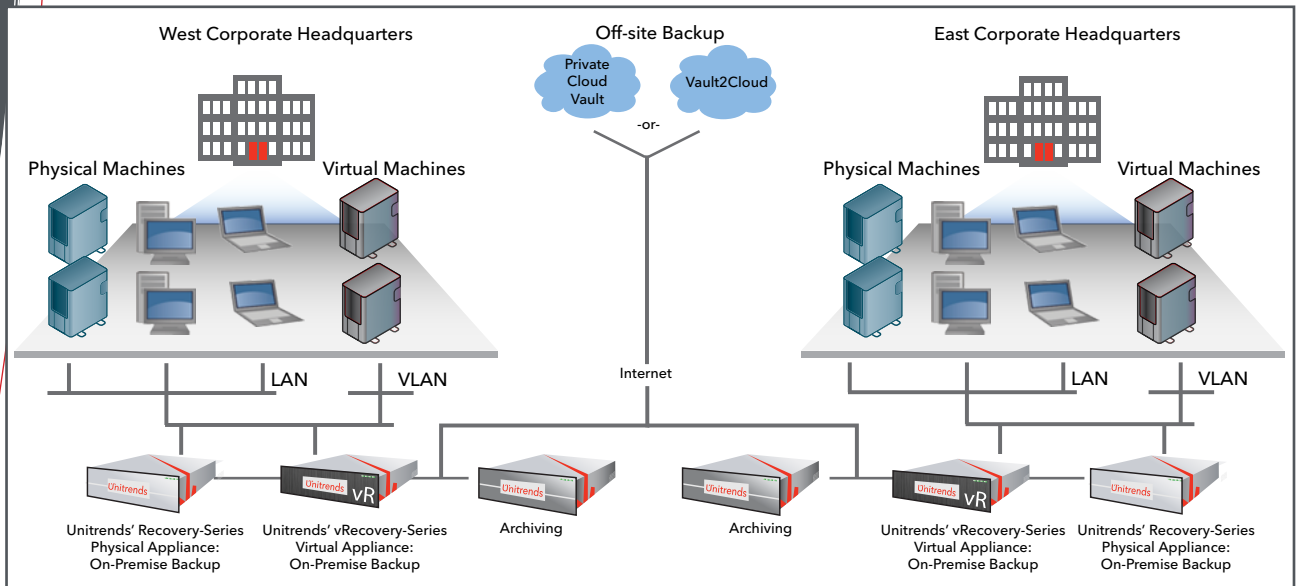

# UNITRENDS' RECOVERY-823 RACK APPLIANCE

Backup, Archiving &  
Disaster Recovery

Focus on your business, not your backup

- Family of scalable, all-in-one backup, archiving and disaster recovery appliances
- No Limits™ licensing
- Enterprise-level heterogeneous backup
- Byte-level Adaptive Deduplication™
- Integrated dissimilar bare metal recovery for physical and virtual servers
- Physical and virtual versions of appliances
- Intuitive, federated, web-based user interface
- Cloud-based disaster recovery
- Instant Recovery With Failover Virtualization
- High-performance rotational archiving

The Unitrends' Recovery- and vRecovery-series of physical and virtual backup, archiving and disaster recovery appliances provide next-generation data protection designed from the ground-up as a simple, all-in-one solution for small and medium businesses. Unitrends' appliances enable businesses to focus on their business rather than on their backup through technology that is so sophisticated, it makes data protection simple.

The Recovery-823 is perfect for larger organizations. It is a 2U form factor unit that supports byte-level deduplication with an unformatted usable physical storage capacity of 19TB (metadata and data). It is organized in a staged RAID-1/RAID-6 configuration, which supports the parallel commit of metadata with backup streams. It comes with dual power supplies and hot-swap user-replaceable drives.

The following is a representation of how Unitrends' Recovery- and vRecovery-series appliances work: